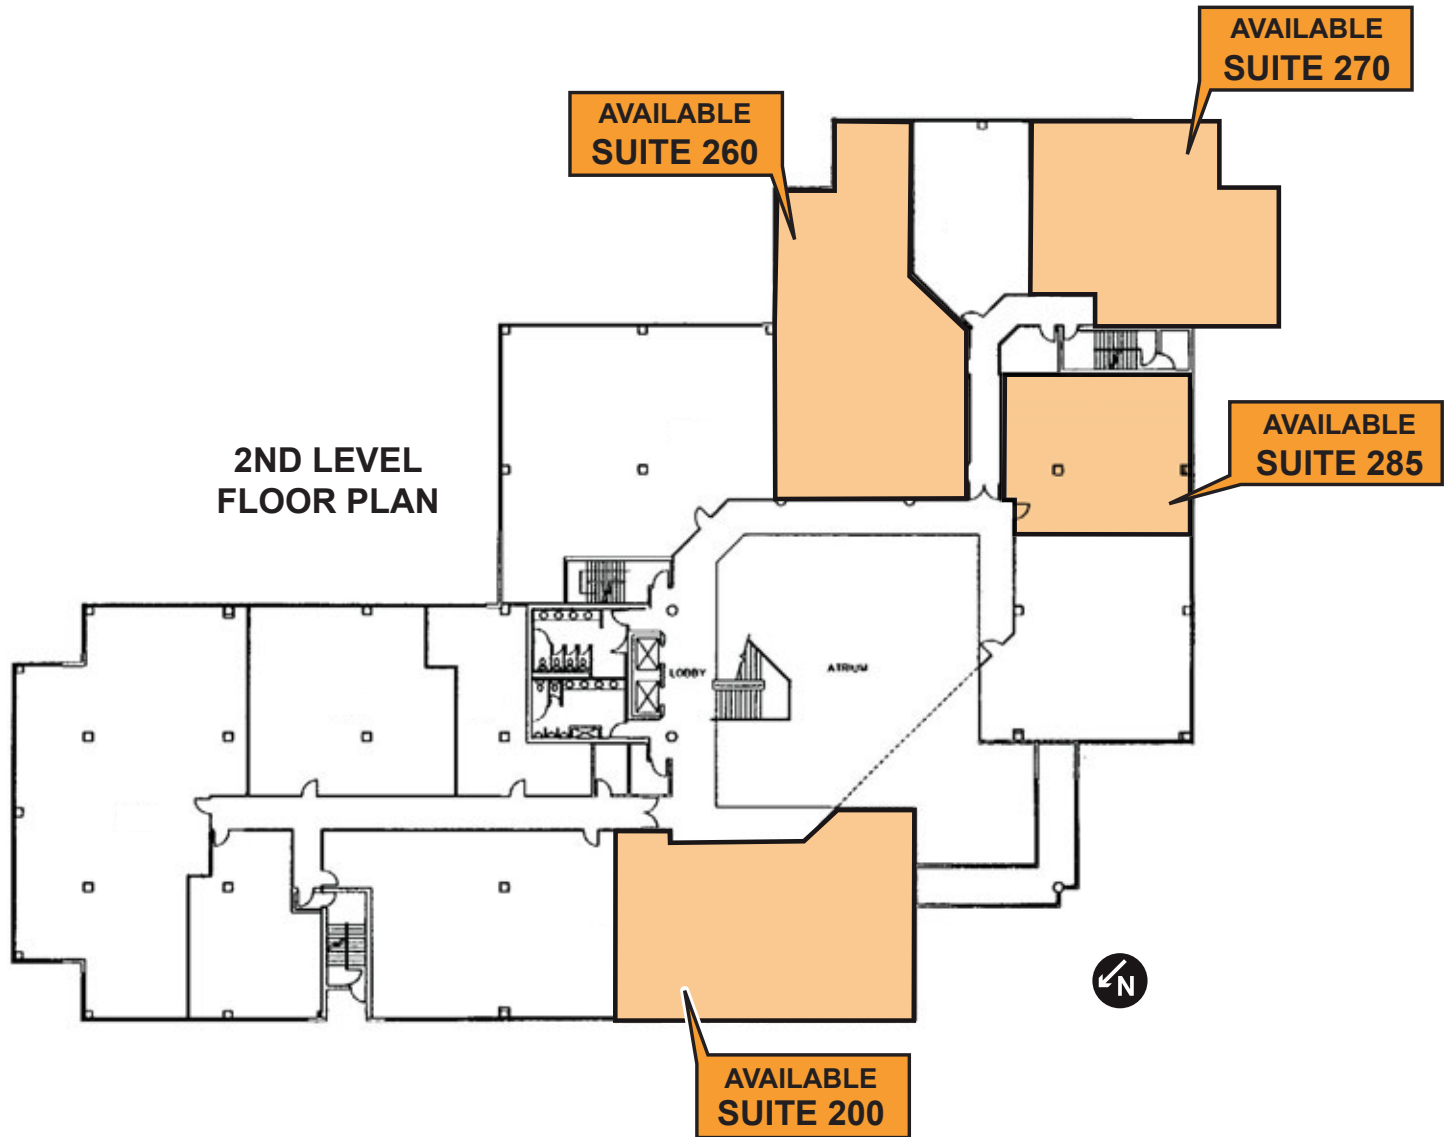

FREE RENT
RECEIVE UP TO
5 MONTHS FREE RENT

▼ ALMA SCHOOL CORPORATE CENTER III

Cross Roads	North of Baseline on Alma School - Close to Loop 101 and US-60.	
Building Size	69,916 RSF	
Availability	Suite 100	2,609 RSF
	Suite 115	765 RSF
	Suite 120	741 RSF
	} 1,506 RSF	
	Suite 200	2,408 RSF
	Suite 260	2,539 RSF
	Suite 270	1,293 RSF
	Suite 285	1,059 RSF
	Suite 310	4,480 RSF
	Suite 335	2,833 RSF
Suite 370	1,138 RSF	
Suite 380	4,434 RSF	
Lease Rate	\$14.50 per RSF, Full Service	
Tenant Improvements	Negotiable	
Load Factor	13.5%	
Operating Expenses	Base Year	
Parking	Covered Parking Available	

1839 South Alma School Road | Mesa, AZ 85210

FLOOR PLAN

1ST LEVEL FLOOR PLAN

ALMA SCHOOL CORPORATE CENTER III

1839 South Alma School Road | Mesa, AZ 85210

FLOOR PLAN

ALMA SCHOOL CORPORATE CENTER III

1839 South Alma School Road | Mesa, AZ 85210

FLOOR PLAN

3RD LEVEL FLOOR PLAN

ALMA SCHOOL CORPORATE CENTER III

1839 South Alma School Road | Mesa, AZ 85210

Suite 100 • 2,609

ALMA SCHOOL CORPORATE CENTER III

1839 South Alma School Road | Mesa, AZ 85210

Suite 115 • 765 RSF