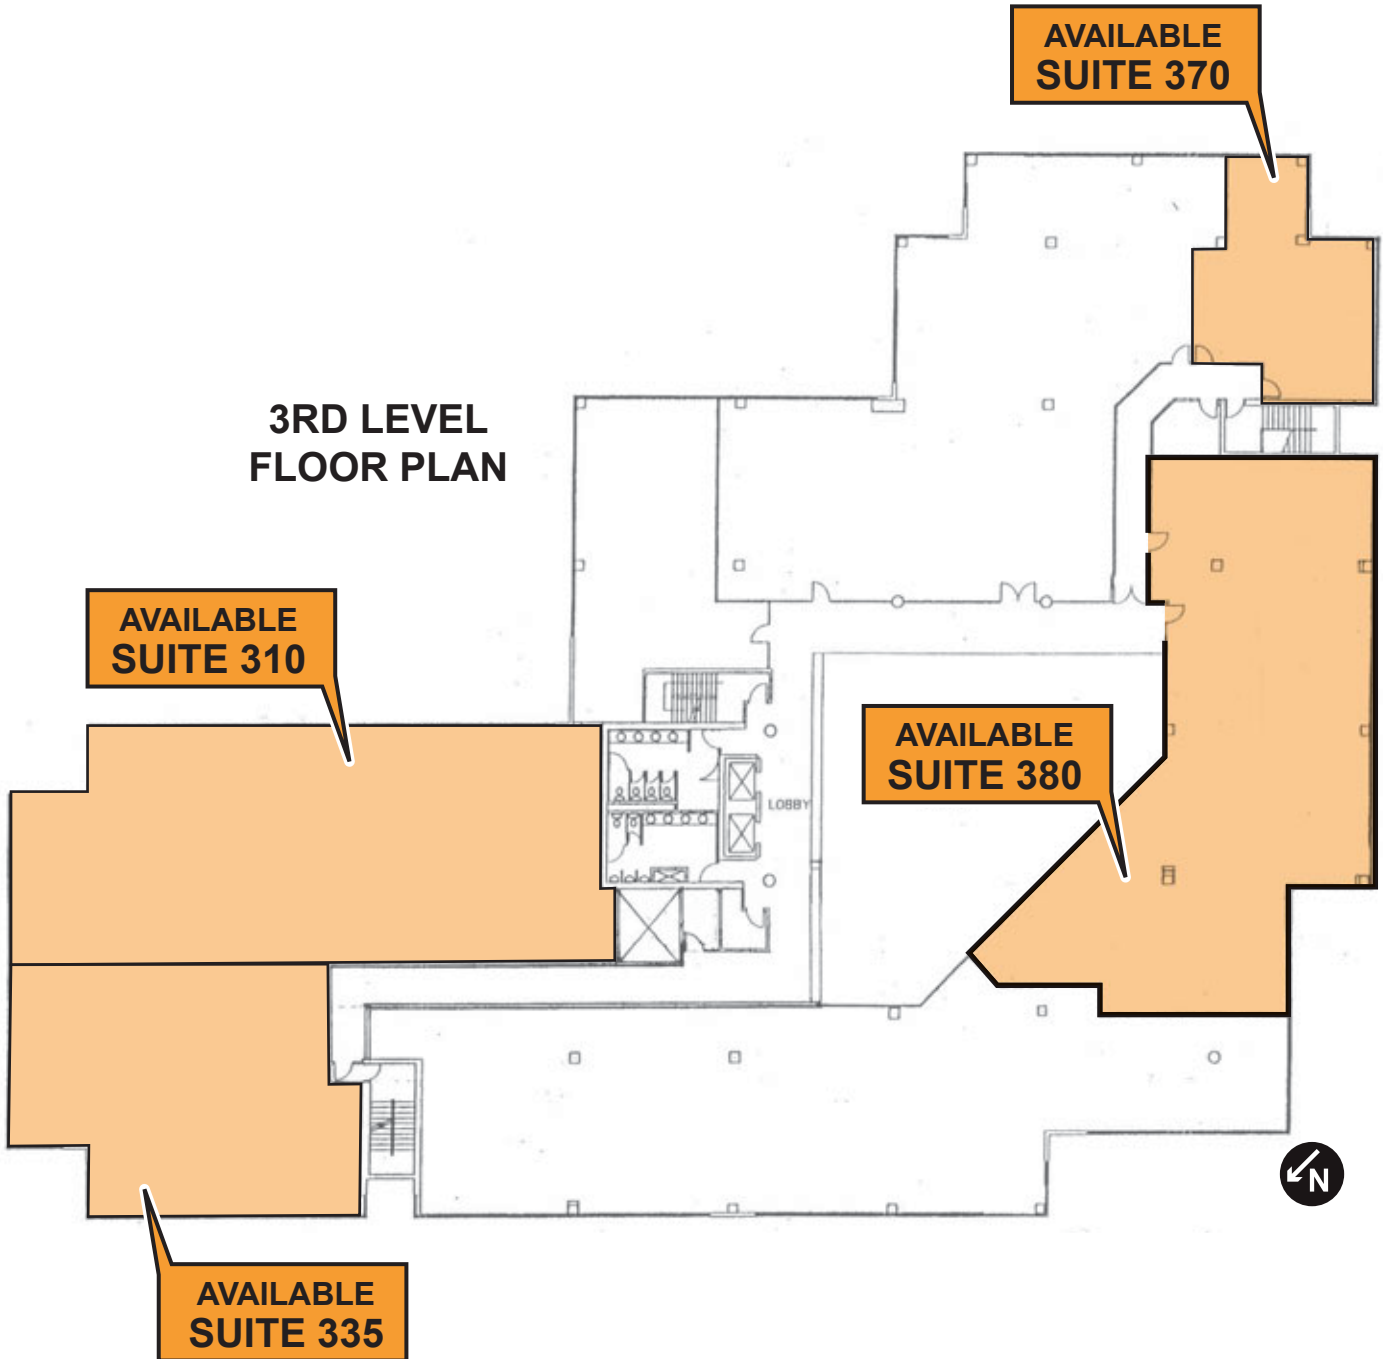

FREE RENT
RECEIVE UP TO
5 MONTHS FREE RENT

▼ ALMA SCHOOL CORPORATE CENTER III

Cross Roads	North of Baseline on Alma School - Close to Loop 101 and US-60.	
Building Size	69,916 RSF	
Availability	Suite 100	2,609 RSF
	Suite 115	765 RSF
	Suite 120	741 RSF
	} 1,506 RSF	
	Suite 200	2,408 RSF
	Suite 260	2,539 RSF
	Suite 270	1,293 RSF
	Suite 285	1,059 RSF
	Suite 310	4,480 RSF
	Suite 335	2,833 RSF
Suite 370	1,138 RSF	
Suite 380	4,434 RSF	
Lease Rate	\$14.50 per RSF, Full Service	
Tenant Improvements	Negotiable	
Load Factor	13.5%	
Operating Expenses	Base Year	
Parking	Covered Parking Available	

1839 South Alma School Road | Mesa, AZ 85210

FLOOR PLAN

1ST LEVEL FLOOR PLAN

ALMA SCHOOL CORPORATE CENTER III

1839 South Alma School Road | Mesa, AZ 85210

FLOOR PLAN

ALMA SCHOOL CORPORATE CENTER III

1839 South Alma School Road | Mesa, AZ 85210

FLOOR PLAN

3RD LEVEL FLOOR PLAN

ALMA SCHOOL CORPORATE CENTER III

1839 South Alma School Road | Mesa, AZ 85210

Suite 100 • 2,609

ALMA SCHOOL CORPORATE CENTER III

1839 South Alma School Road | Mesa, AZ 85210

Suite 115 • 765 RSF