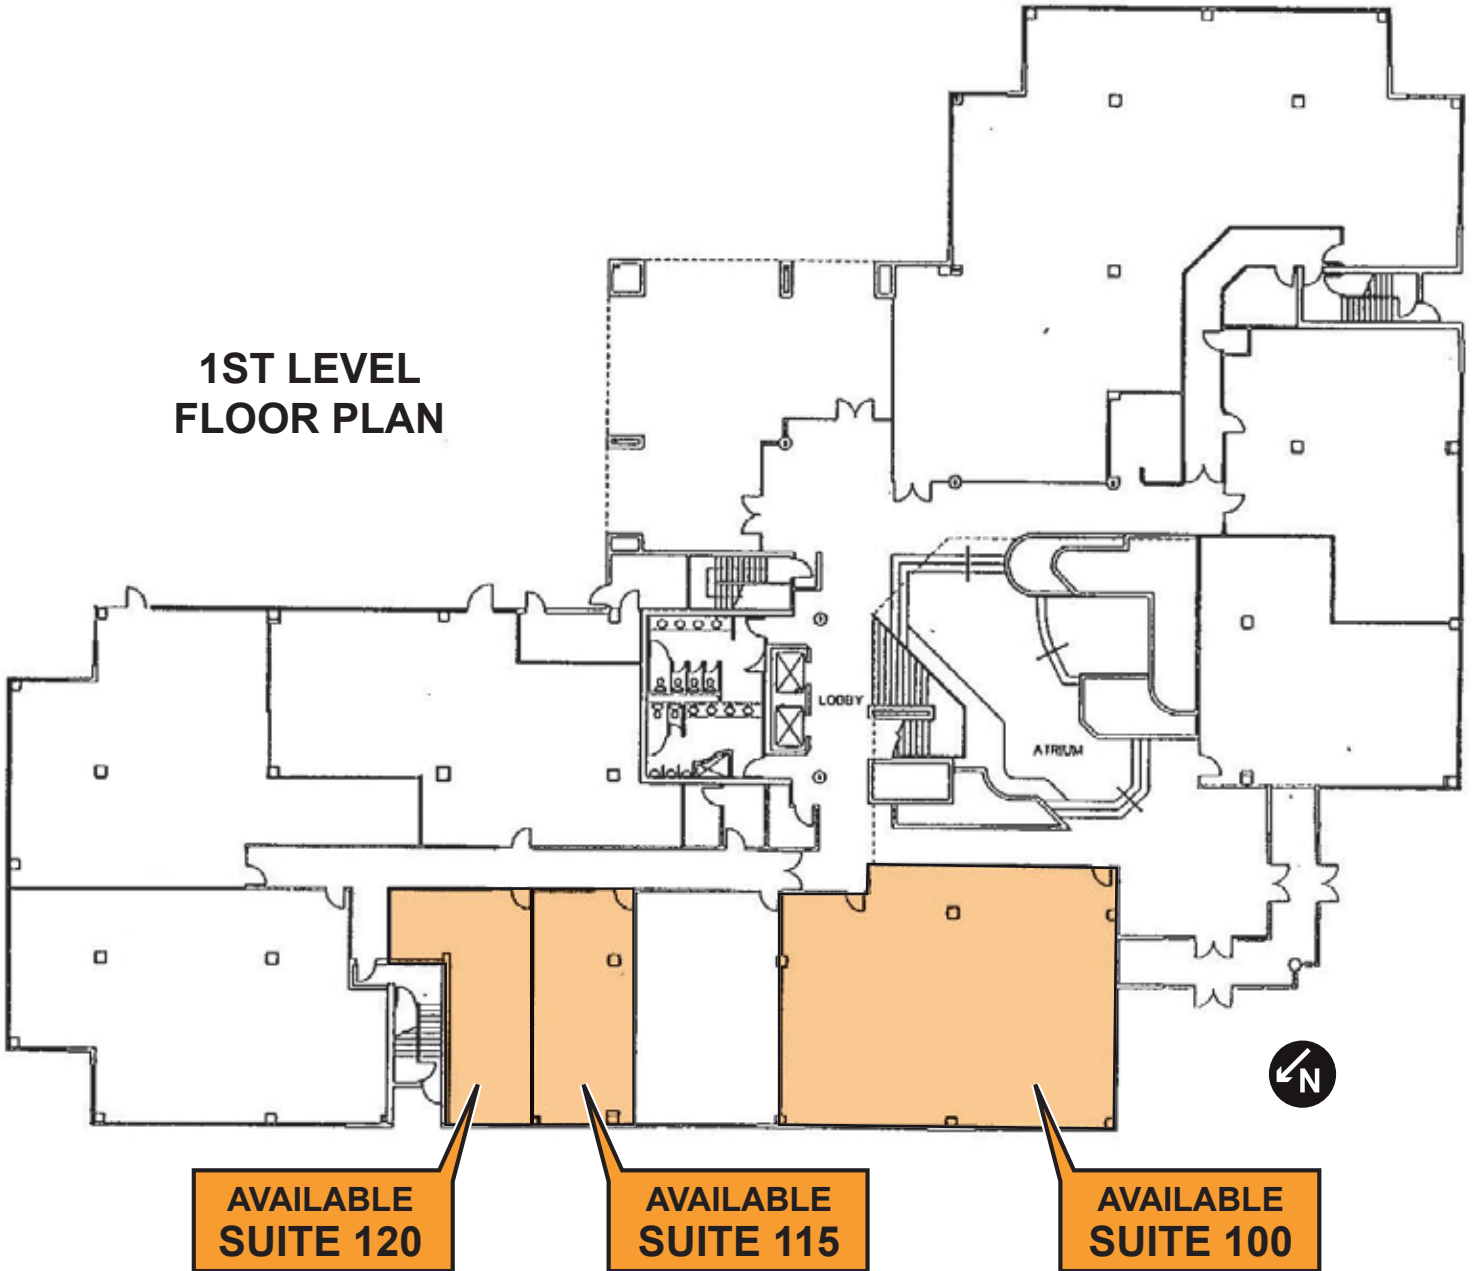

FREE RENT
RECEIVE UP TO
5 MONTHS FREE RENT

▼ ALMA SCHOOL CORPORATE CENTER III

Cross Roads	North of Baseline on Alma School - Close to Loop 101 and US-60.	
Building Size	69,916 RSF	
Availability	Suite 100	2,609 RSF
	Suite 115	765 RSF
	Suite 120	741 RSF
	} 1,506 RSF	
	Suite 200	2,408 RSF
	Suite 260	2,539 RSF
	Suite 270	1,293 RSF
	Suite 285	1,059 RSF
	Suite 310	4,480 RSF
	Suite 335	2,833 RSF
Suite 370	1,138 RSF	
Suite 380	4,434 RSF	
Lease Rate	\$14.50 per RSF, Full Service	
Tenant Improvements	Negotiable	
Load Factor	13.5%	
Operating Expenses	Base Year	
Parking	Covered Parking Available	

1839 South Alma School Road | Mesa, AZ 85210

FLOOR PLAN

1ST LEVEL FLOOR PLAN

ALMA SCHOOL CORPORATE CENTER III

1839 South Alma School Road | Mesa, AZ 85210

FLOOR PLAN

ALMA SCHOOL CORPORATE CENTER III

1839 South Alma School Road | Mesa, AZ 85210

FLOOR PLAN

3RD LEVEL FLOOR PLAN

ALMA SCHOOL CORPORATE CENTER III

1839 South Alma School Road | Mesa, AZ 85210

Suite 100 • 2,609

ALMA SCHOOL CORPORATE CENTER III

1839 South Alma School Road | Mesa, AZ 85210

Suite 115 • 765 RSF