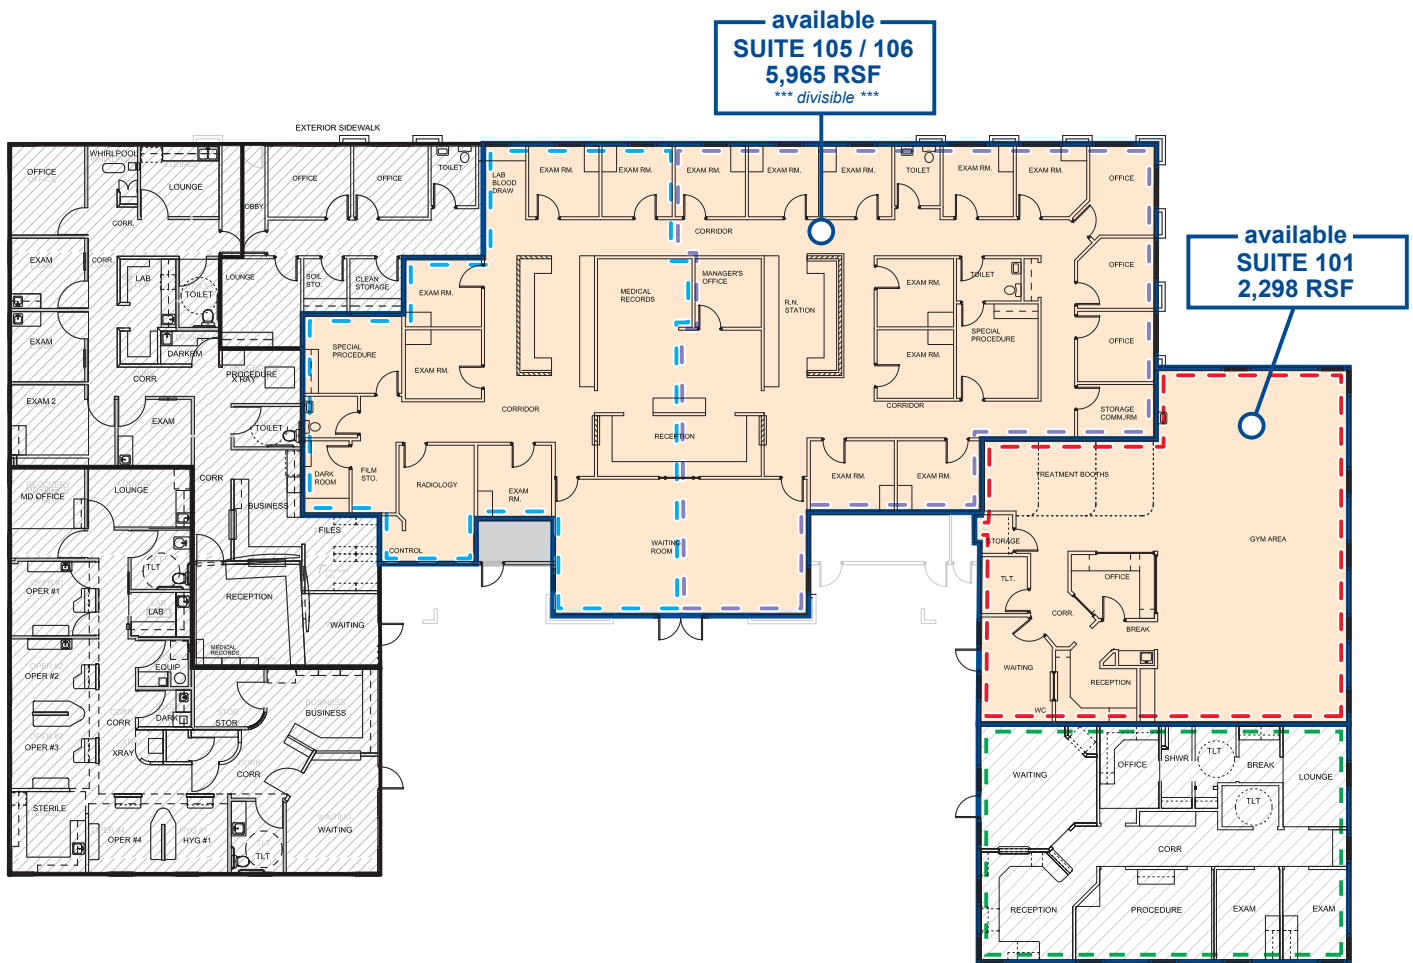

CLOSE TO 2 HOSPITALS

▼ ANCALA MEDICAL PLAZA

| | |
|----------------------------|--|
| Cross Roads | Via Linda Road and 114th Street - Minutes from Loop 101 |
| Building Size | 15,068 RSF |
| Availability | Suite 101 } 8,263 RSF 2,298 RSF Suite 105/106 } Contiguous 5,965 RSF * All Suites are Divisible. |
| Lease Rate | \$18.00 per RSF, Full Service |
| Annual Increases | 3.0% |
| Tenant Improvements | Negotiable |
| Load Factor | 4.57% |
| Operating Expenses | Base Year |
| Parking | 5.4:1,000 SF |
| Regional Hospitals | <ul style="list-style-type: none"> • Scottsdale Healthcare Shea • Mayo Clinic - Scottsdale |

ANCALA MEDICAL PLAZA

11390 East Via Linda Road | Scottsdale, AZ 85259

Location

ANCALA MEDICAL PLAZA

11390 East Via Linda Road | Scottsdale, AZ 85259

Master Floor Plan

Suite 105/106 and Suite 101, 8,263 RSF Contiguous Space

Total Building: 15,068 RSF

ANCALA MEDICAL PLAZA

11390 East Via Linda Road | Scottsdale, AZ 85259

Master Floor Plan

Suite 105/106 and Suite 101: 8,263 RSF Contiguous Space