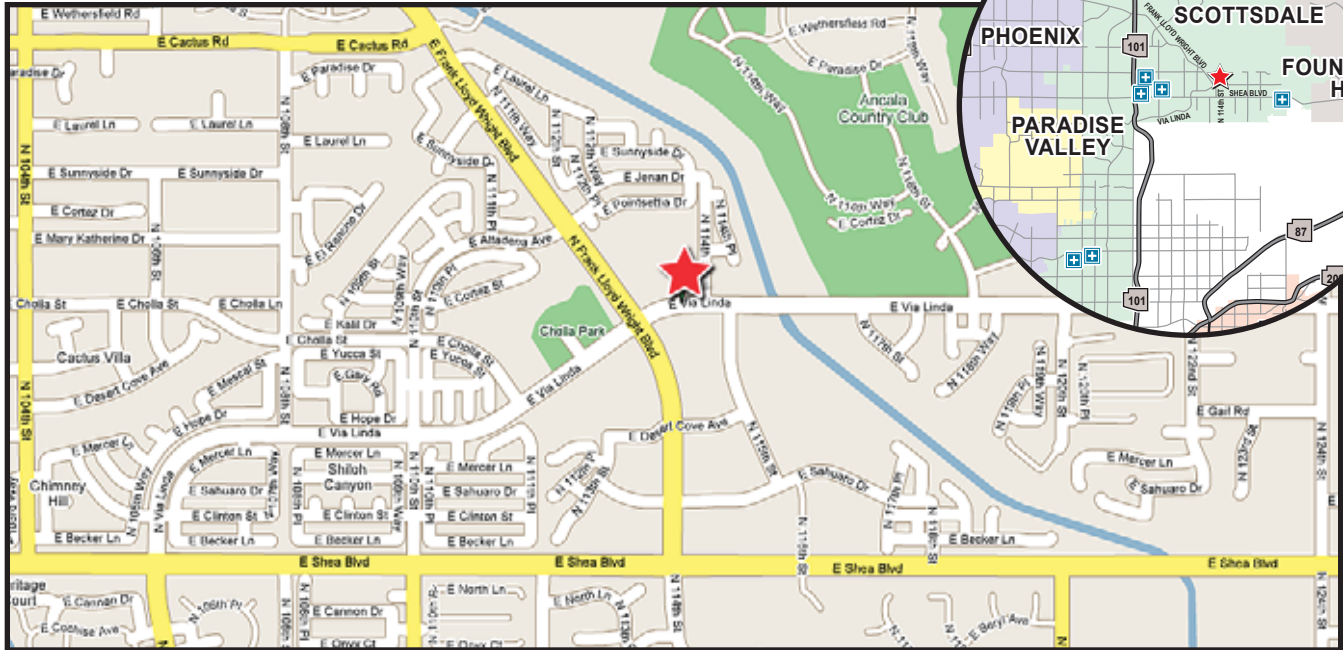

CLOSE TO 2 HOSPITALS

▼ ANCALA MEDICAL PLAZA

| | |
|----------------------------|--|
| Cross Roads | Via Linda Road and 114th Street - Minutes from Loop 101 |
| Building Size | 15,068 RSF |
| Availability | Suite 101 } 8,263 RSF 2,298 RSF Suite 105/106 } Contiguous 5,965 RSF * All Suites are Divisible. |
| Lease Rate | \$18.00 per RSF, Full Service |
| Annual Increases | 3.0% |
| Tenant Improvements | Negotiable |
| Load Factor | 4.57% |
| Operating Expenses | Base Year |
| Parking | 5.4:1,000 SF |
| Regional Hospitals | <ul style="list-style-type: none"> • Scottsdale Healthcare Shea • Mayo Clinic - Scottsdale |

ANCALA MEDICAL PLAZA

11390 East Via Linda Road | Scottsdale, AZ 85259

Location

ANCALA MEDICAL PLAZA

11390 East Via Linda Road | Scottsdale, AZ 85259

Master Floor Plan

Suite 105/106 and Suite 101, 8,263 RSF Contiguous Space